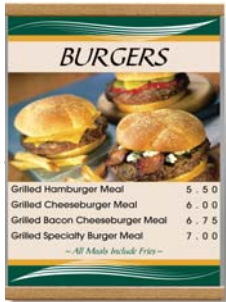

WOOD TRIM SERIES *T-Series Menu Boards*

DESIGN OPTIONS Our skilled designers work closely with you to produce the perfect look for your menu system