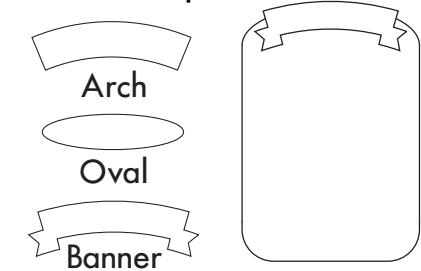

AVAILABLE BOARD STYLES *8 board sizes allow you to design a system that perfectly fits your space.*

profile view

WOOD TRIM SERIES *T-Series Menu Boards*

DESIGN OPTIONS Our skilled designers work closely with you to produce the perfect look for your menu system

AVAILABLE FACE STYLES 6 face styles provide a variety of options for best representing your menu items

Full Graphic

Full Strip

Half Graphic

2/3 Graphic

Split Graphic

Wet or Dry Erase

AVAILABLE BOARD STYLES 8 board sizes allow you to design a system that perfectly fits your space

OPTIONAL LIGHTING

HALOGEN MR-16 LAMP Arched "Quick-Jack" display light with fully adjustable fixture head.

WOOD COLORS

DESIGNER SERIES *D-Series Menu Boards*

SEVERAL DESIGN OPTIONS *Our skilled designers work closely with you to produce the perfect look for your menu system*

BOARD SHAPES

24 Menu Strips (22.5"W x 35" H)

18 Menu Strips (22.5" W x 32.5"H)

HEADERS

Add some depth

REVEALS

Add a photograph or a pattern

* Custom Reveals are available, please ask your Account Manager