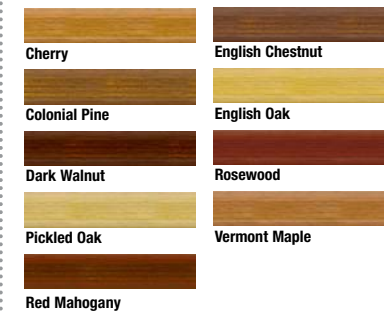

AVAILABLE FACE STYLES *6 face styles provide a variety of options for best representing your menu items.*

OPTIONAL LIGHTING

HALOGEN MR-16 LAMP *Arched "Quick-Jack" display light with fully adjustable fixture head.*

AVAILABLE BOARD STYLES *8 board sizes allow you to design a system that perfectly fits your space.*

profile view

WOOD TRIM SERIES *T-Series Menu Boards*

DESIGN OPTIONS Our skilled designers work closely with you to produce the perfect look for your menu system

AVAILABLE FACE STYLES 6 face styles provide a variety of options for best representing your menu items

Full Graphic

Full Strip

Half Graphic

2/3 Graphic

Split Graphic

Wet or Dry Erase

AVAILABLE BOARD STYLES 8 board sizes allow you to design a system that perfectly fits your space

OPTIONAL LIGHTING

HALOGEN MR-16 LAMP Arched "Quick-Jack" display light with fully adjustable fixture head.

WOOD COLORS

DESIGNER SERIES *D-Series Menu Boards*

SEVERAL DESIGN OPTIONS *Our skilled designers work closely with you to produce the perfect look for your menu system*