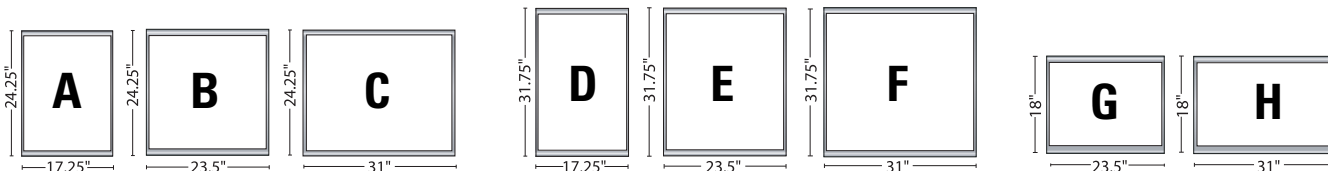

T-Series – A Panel

T-Series – E Panel

S-Series – 4 B-Panels, 1 C-Panel

D-Series – E Panel

T-Series – 3 D Panels

Designer-Series – 3 B Panels

STAINLESS SERIES *S-Series Menu Boards*

DESIGN OPTIONS *Our skilled designers work closely with you to produce the perfect look for your menu system.*

AVAILABLE FACE STYLES *6 face styles provide a variety of options for best representing your menu items.*

OPTIONAL LIGHTING

HALOGEN MR-16 LAMP *Arched "Quick-Jack" display light with fully adjustable fixture head.*

AVAILABLE BOARD STYLES *8 board sizes allow you to design a system that perfectly fits your space.*

profile view

WOOD TRIM SERIES *T-Series Menu Boards*

DESIGN OPTIONS Our skilled designers work closely with you to produce the perfect look for your menu system