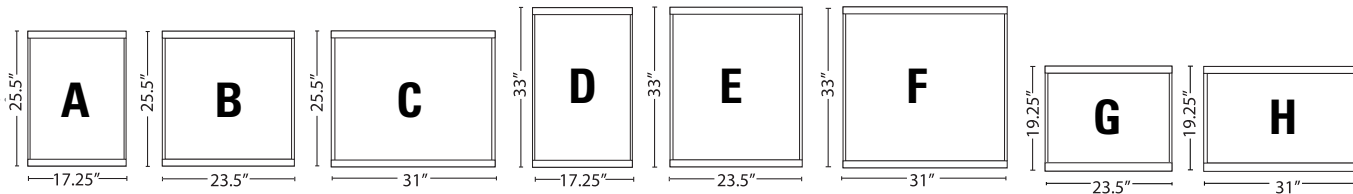

AVAILABLE BOARD STYLES *8 board sizes allow you to design a system that perfectly fits your space.*

profile view

WOOD TRIM SERIES *T-Series Menu Boards*

DESIGN OPTIONS Our skilled designers work closely with you to produce the perfect look for your menu system

AVAILABLE FACE STYLES 6 face styles provide a variety of options for best representing your menu items

Full Graphic

Full Strip

Half Graphic

2/3 Graphic

Split Graphic

Wet or Dry Erase

AVAILABLE BOARD STYLES 8 board sizes allow you to design a system that perfectly fits your space